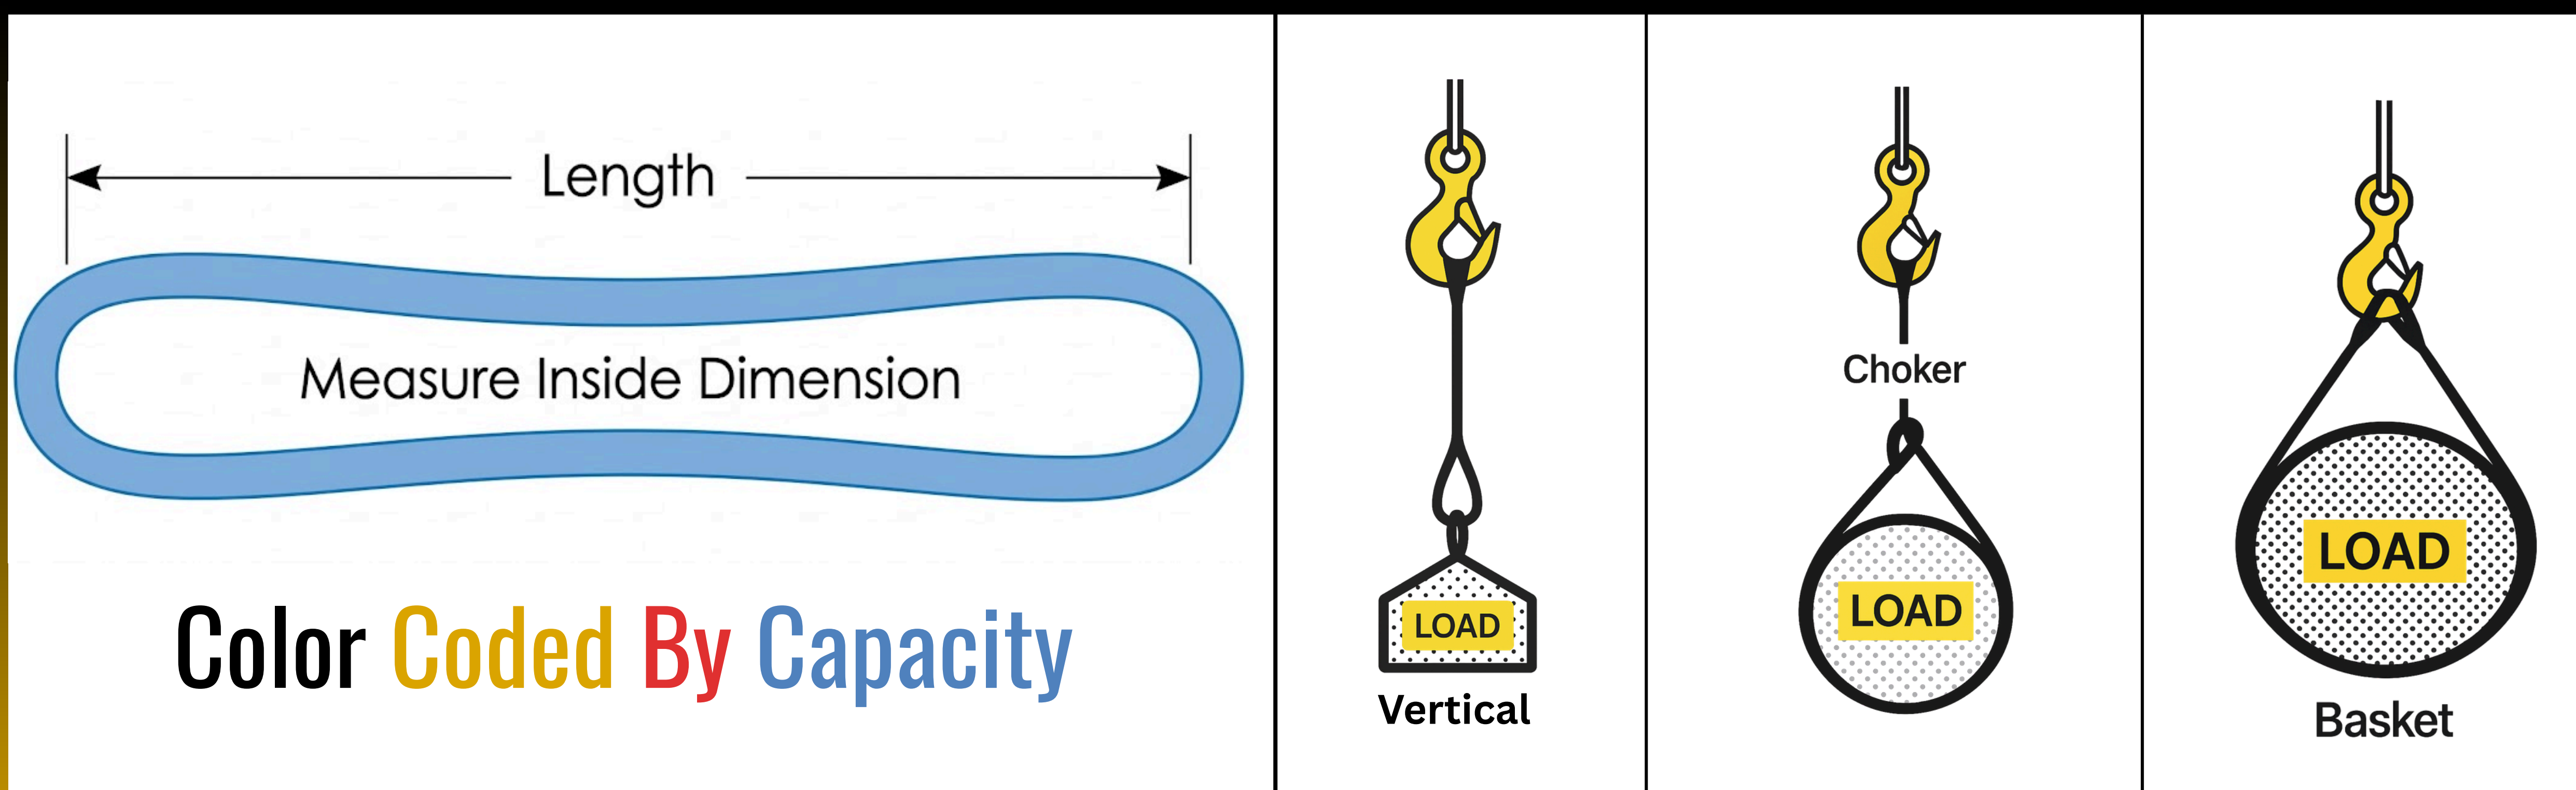

Polyester Round Body Slings

**Foot In LBS*

Color Code	Approx. Body Diameter	Approx Weight Per	Vertical	Choker	Basket
Purple	0.60"	0.3	2,600	2,100	5,200
Green	0.80"	0.4	5,300	4,200	10,600
Yellow	1.00"	0.5	8,400	6,700	16,800
Tan	1.20"	0.6	10,600	8,500	21,200
Red	1.30"	0.8	13,200	10,600	26,400
White	1.40"	0.9	16,800	13,400	33,600
Blue	1.55"	1.2	21,200	17,000	42,400
Orange	1.75"	1.5	25,000	20,000	50,000
Orange	1.95"	2	31,000	24,800	62,000
Black	2.35"	2.8	40,000	32,000	80,000
Black	3.15"	3.6	53,000	42,400	106,000
Black	3.95"	4.6	66,000	52,800	132,000
Black	4.80"	5.8	90,000	72,000	180,000